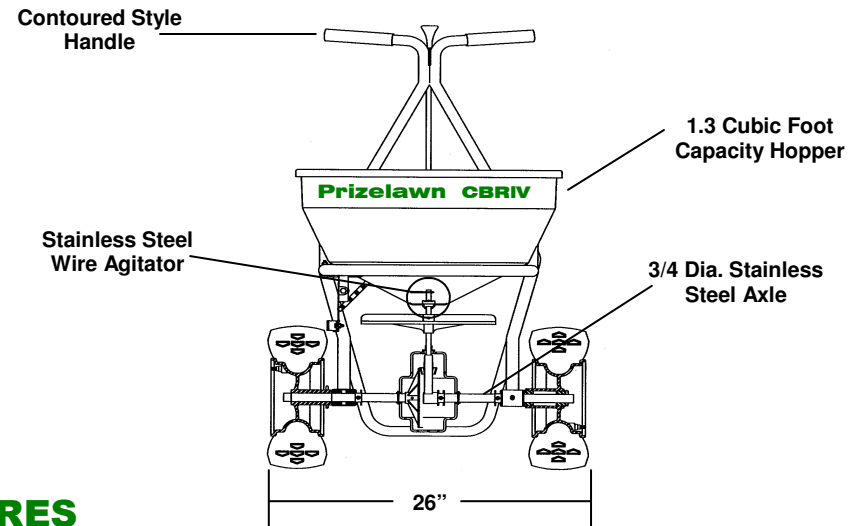

**NEW
PROFESSIONAL MODEL**

**Prizelawn® CBR IV & CBR IVSS
COMMERCIAL BROADCAST**

Prizelawn® CBR IV & CBR IVSS COMMERCIAL BROADCAST SPREADER

FEATURES

- **HOPPER CAPACITY**– 1.3 cubic foot.
- **HOPPER MATERIAL**– Calcium filled polypropylene for superior strength and flexibility with cold impact resistance.
- **GEARS**– Limited life time warranty, 5:1 ratio is set for optimum impeller speed at a normal walking speed of 2 1/2 MPH.
- **GEAR COVER**– Heavy duty plastic cover with quick release clamps allows easier servicing of the gears.
- **AXLE & WHEEL BEARINGS**– 3/4" diameter. #300 SS Axle, Nylon 6/6, wheel bearings with excellent wear and load carrying performance.
- **WHEEL & TIRE**–13" diameter Turf Saver II tire on a rust proof composite rim.
- **FRAME**– 1" diameter tubing, welded construction with built in lift handle.
- **LEG/BRACE**– 7/8" diameter.
- **UPPER HANDLE**– 7/8" diameter, grip area contoured to reduce operator fatigue.
- **RATE CONTROL**– Top mounted for ease of rate setting and reading.
- **ON/OFF**– Lever operated, spring loaded.
- **METAL FINISH**– 5 stage phosphate pre-treatment with epoxy powder coating on the cold rolled steel model. Withstands 1,000 hour salt spray testing.
- **STAINLESS STEEL COMPONENTS**– #300 series.
- **PATTERN CONTROL**– Allows operator to adjust the spread pattern without changing the application rate.
- **HOPPER COVER**– See through cover prevents accidental spillage of material. Keeps fertilizer dry.
- **HOPPER PORT**– Single hole. Reduces spread pattern deviations.
- **FASTENERS**– #18-8 Stainless steel.
- **SPREADER WEIGHT**– 29 lbs.
- **STAINLESS STEEL MODEL**– Frame, Leg/Brace, Control Tube and Upper Handle are made from #300 stainless Steel.
- **OPTIONAL SIDE DEFLECTOR**– Stainless Steel, foot operated allows operator to cut-off the spread pattern on the right side along sidewalks, driveways, etc