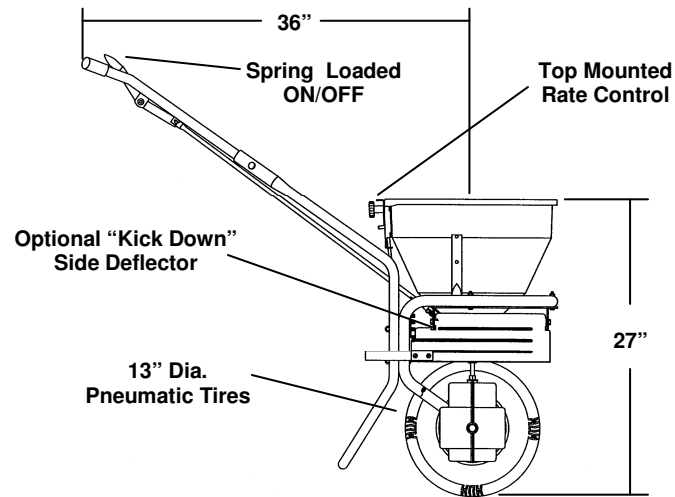

**NEW
PROFESSIONAL MODEL**

**Prizelawn® CBR IV & CBR IVSS
COMMERCIAL BROADCAST**

Prizelawn® CBR IV & CBR IVSS COMMERCIAL BROADCAST SPREADER

FEATURES

- **HOPPER CAPACITY**– 1.3 cubic foot.
- **HOPPER MATERIAL**– Calcium filled polypropylene for superior strength and flexibility with cold impact resistance.
- **GEARS**– Limited life time warranty, 5:1 ratio is set for optimum impeller speed at a normal walking speed of 2 1/2 MPH.
- **GEAR COVER**– Heavy duty plastic cover with quick release clamps allows easier servicing of the gears.
- **AXLE & WHEEL BEARINGS**– 3/4" diameter. #300 SS Axle, Nylon 6/6, wheel bearings with excellent wear and load carrying performance.
- **WHEEL & TIRE**–13" diameter Turf Saver II tire on a rust proof composite rim.
- **FRAME**– 1" diameter tubing, welded construction with built in lift handle.
- **LEG/BRACE**– 7/8" diameter.
- **UPPER HANDLE**– 7/8" diameter, grip area contoured to reduce operator fatigue.
- **RATE CONTROL**– Top mounted for ease of rate setting and reading.
- **ON/OFF**– Lever operated, spring loaded.
- **METAL FINISH**– 5 stage phosphate pre-treatment with epoxy powder coating on the cold rolled steel model. Withstands 1,000 hour salt spray testing.
- **STAINLESS STEEL COMPONENTS**– #300 series.
- **PATTERN CONTROL**– Allows operator to adjust the spread pattern without changing the application rate.
- **HOPPER COVER**– See through cover prevents accidental spillage of material. Keeps fertilizer dry.
- **HOPPER PORT**– Single hole. Reduces spread pattern deviations.
- **FASTENERS**– #18-8 Stainless steel.
- **SPREADER WEIGHT**– 29 lbs.
- **STAINLESS STEEL MODEL**– Frame, Leg/Brace, Control Tube and Upper Handle are made from #300 stainless Steel.
- **OPTIONAL SIDE DEFLECTOR**– Stainless Steel, foot operated allows operator to cut-off the spread pattern on the right side along sidewalks, driveways, etc